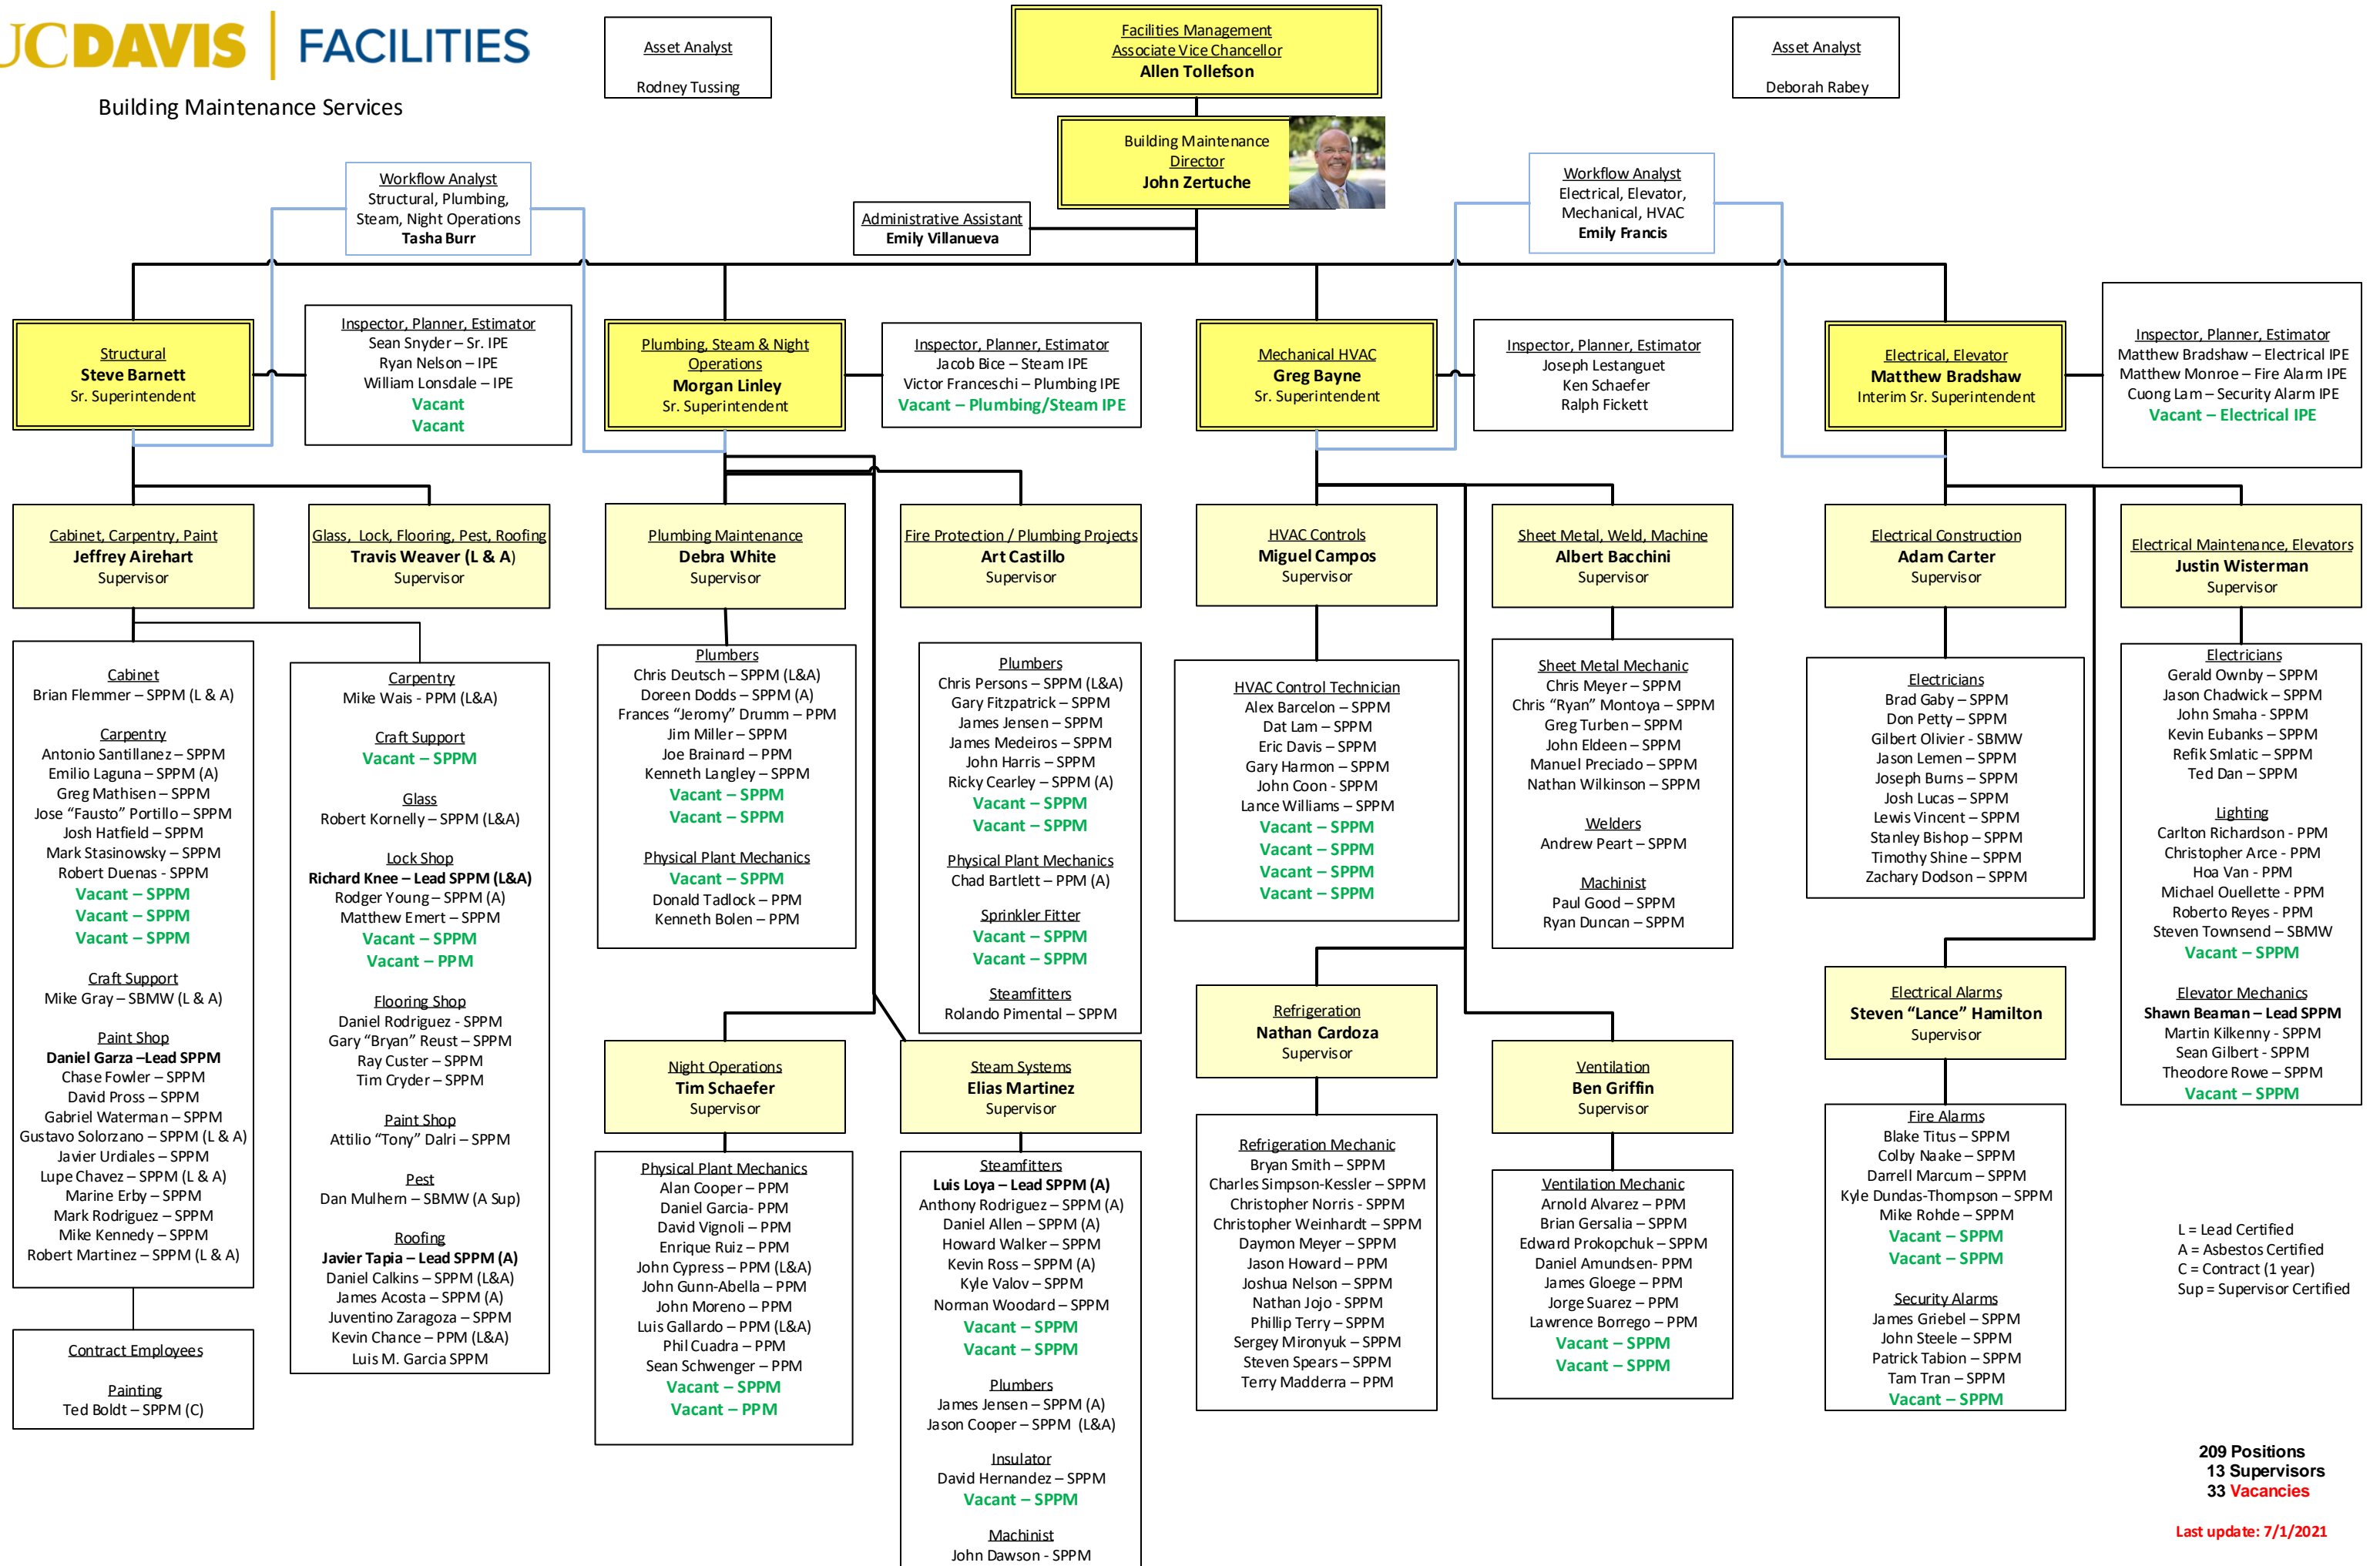

Building Maintenance Services

L = Lead Certified
A = Asbestos Certified
C = Contract (1 year)
Sup = Supervisor Certified

209 Positions
13 Supervisors
33 Vacancies

Last update: 7/1/2021