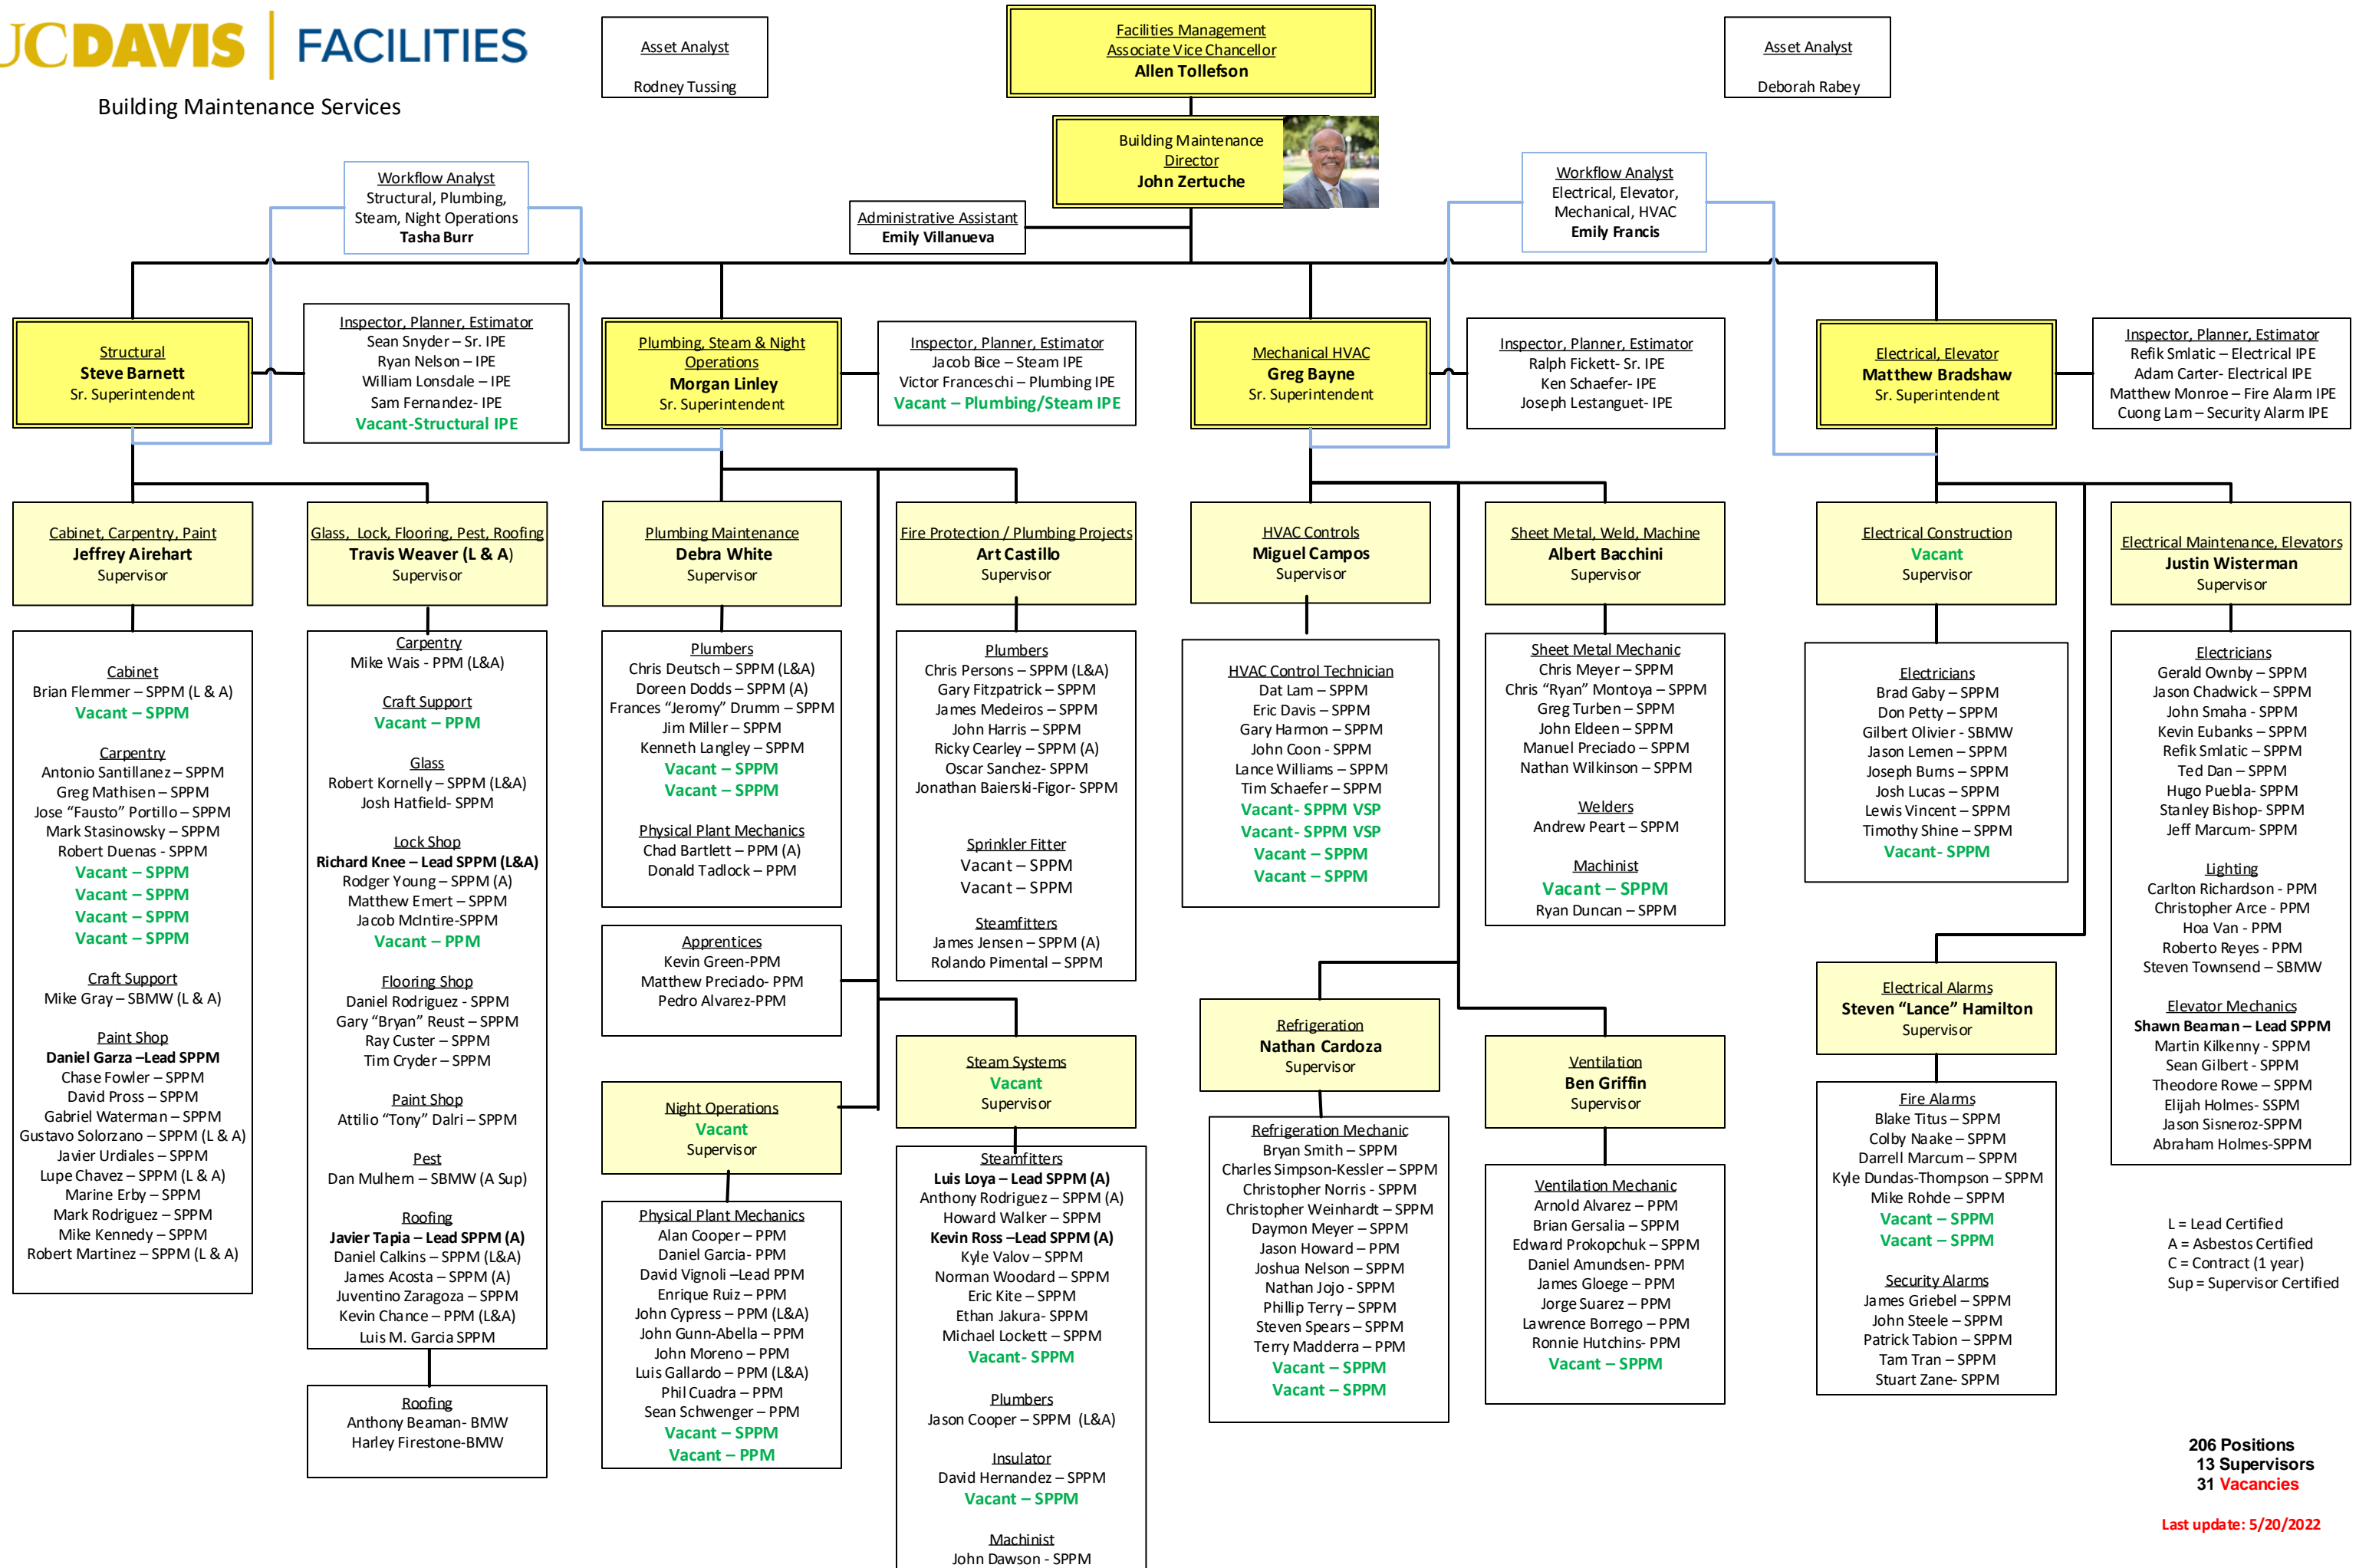

## Building Maintenance Services

L = Lead Certified  
A = Asbestos Certified  
C = Contract (1 year)  
Sup = Supervisor Certified

206 Positions  
13 Supervisors  
31 Vacancies

Last update: 5/20/2022