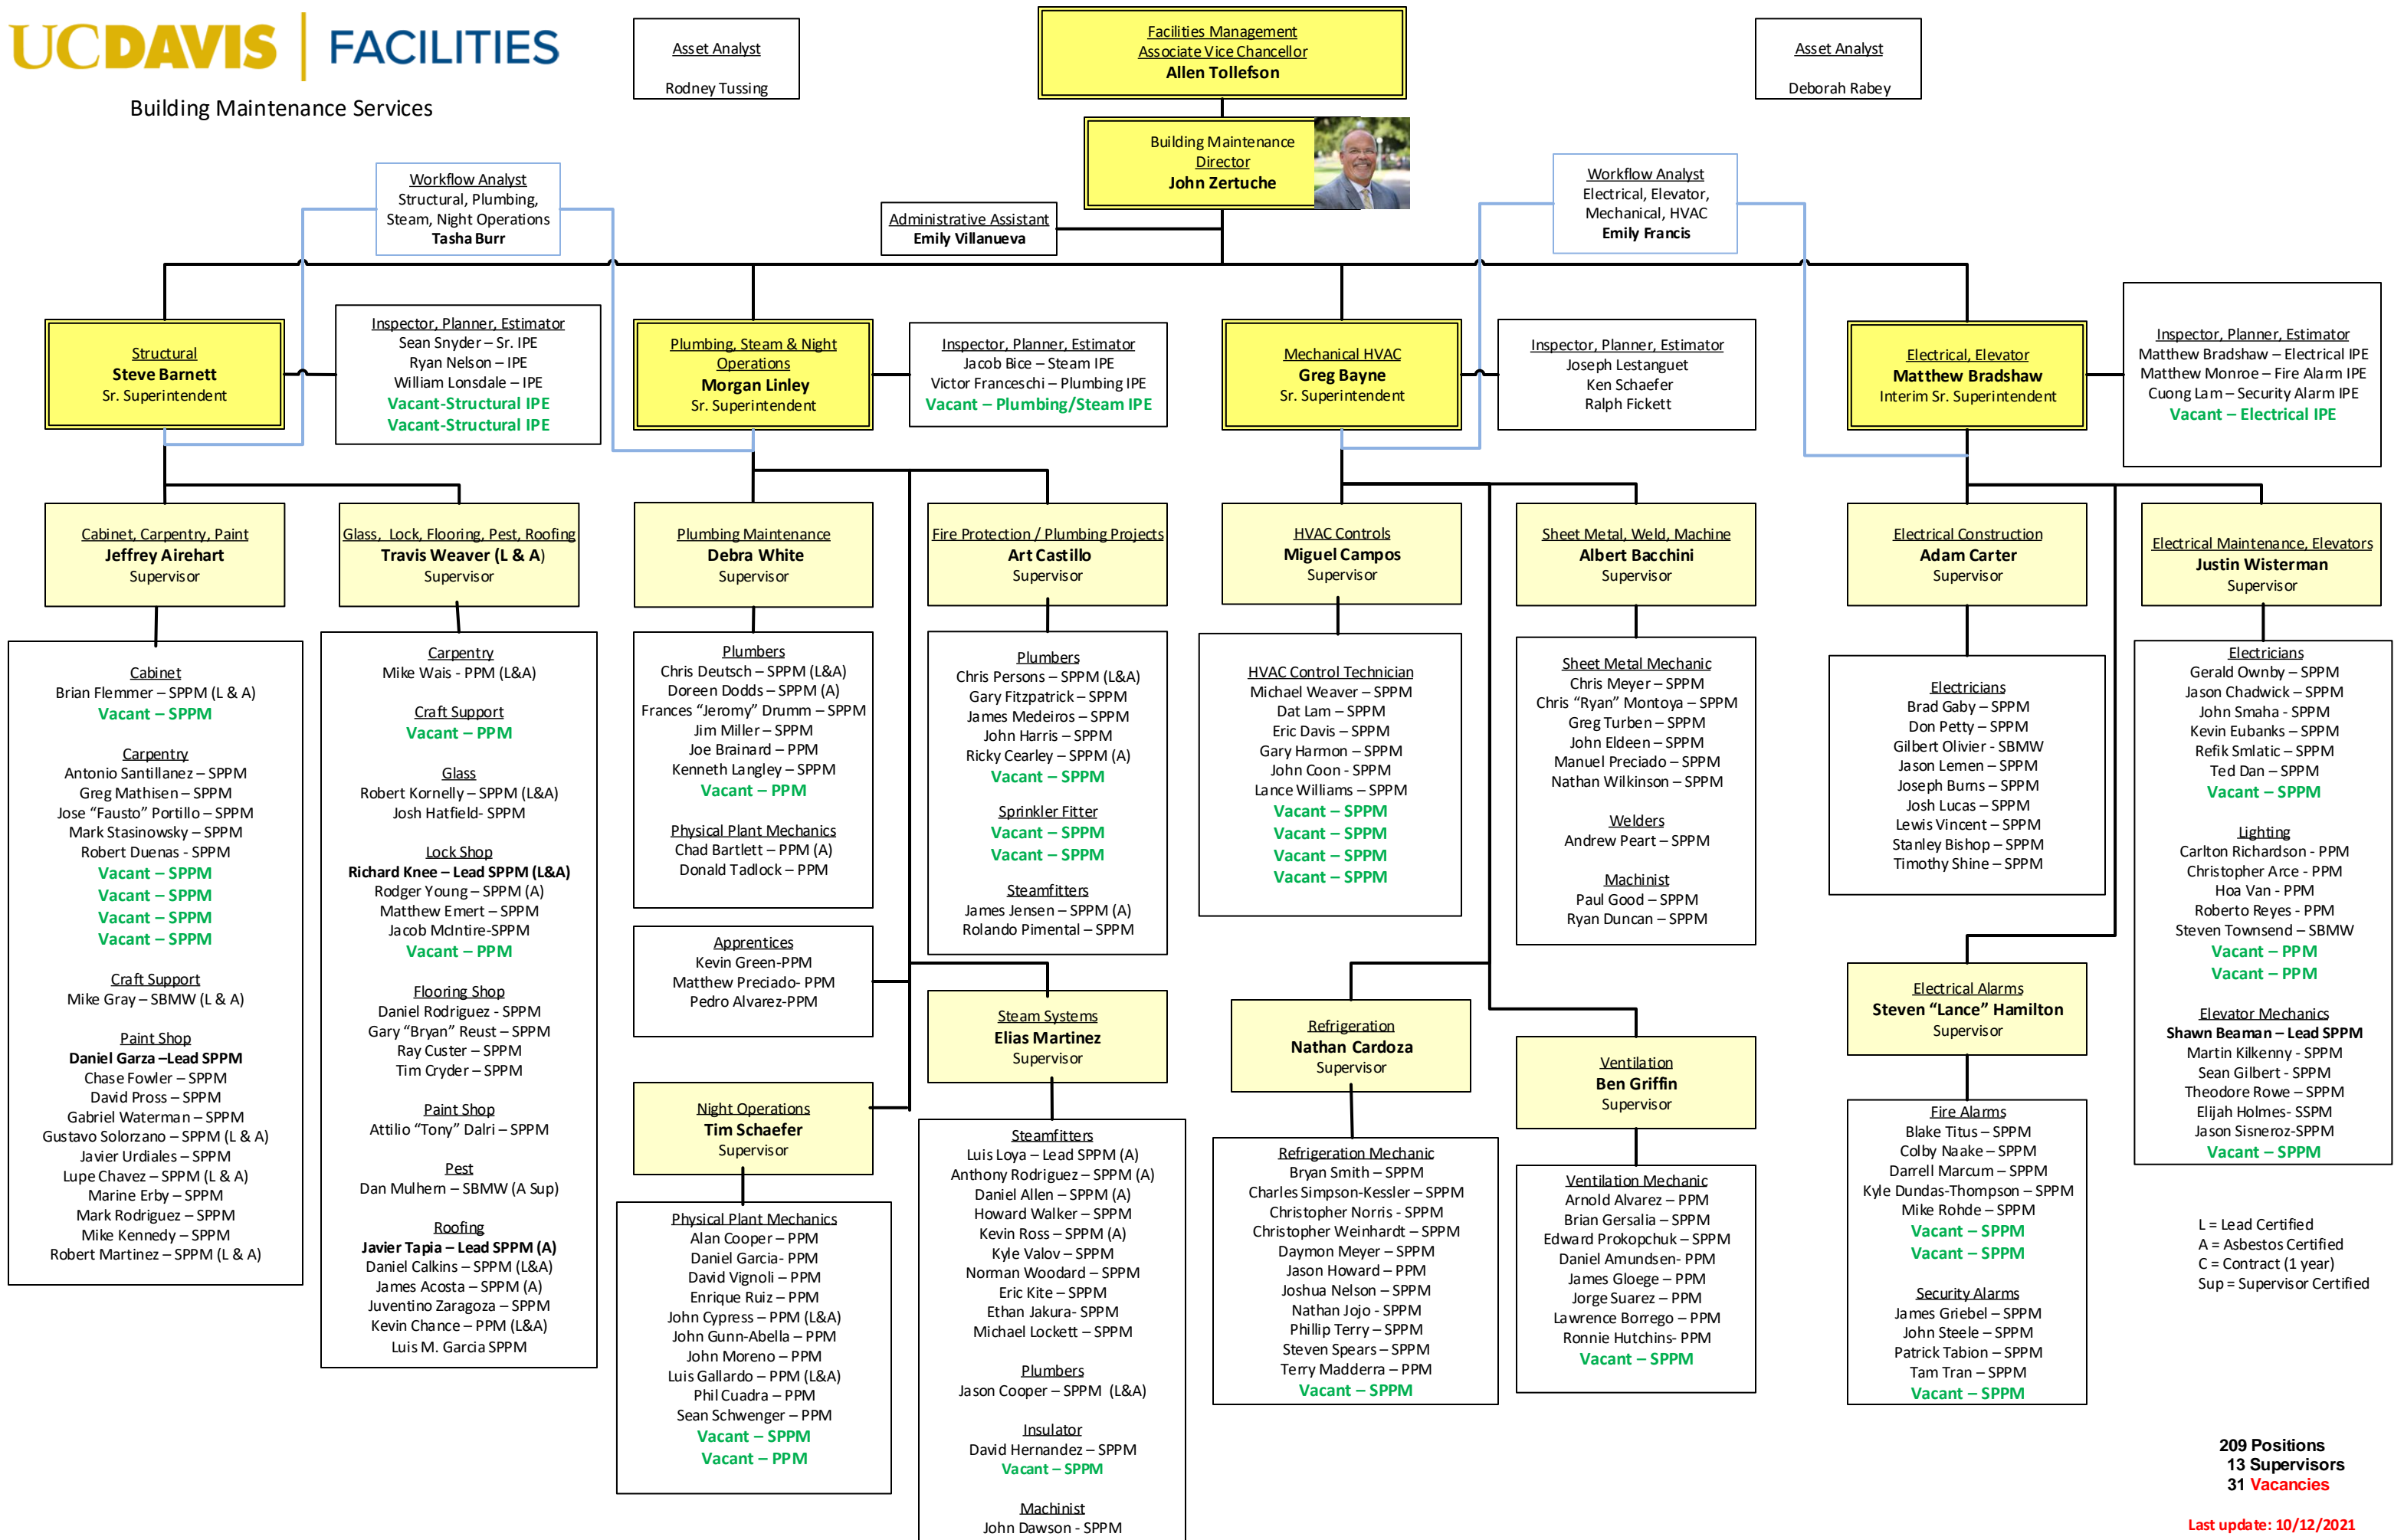

Building Maintenance Services

L = Lead Certified
A = Asbestos Certified
C = Contract (1 year)
Sup = Supervisor Certified

209 Positions
13 Supervisors
31 Vacancies

Last update: 10/12/2021