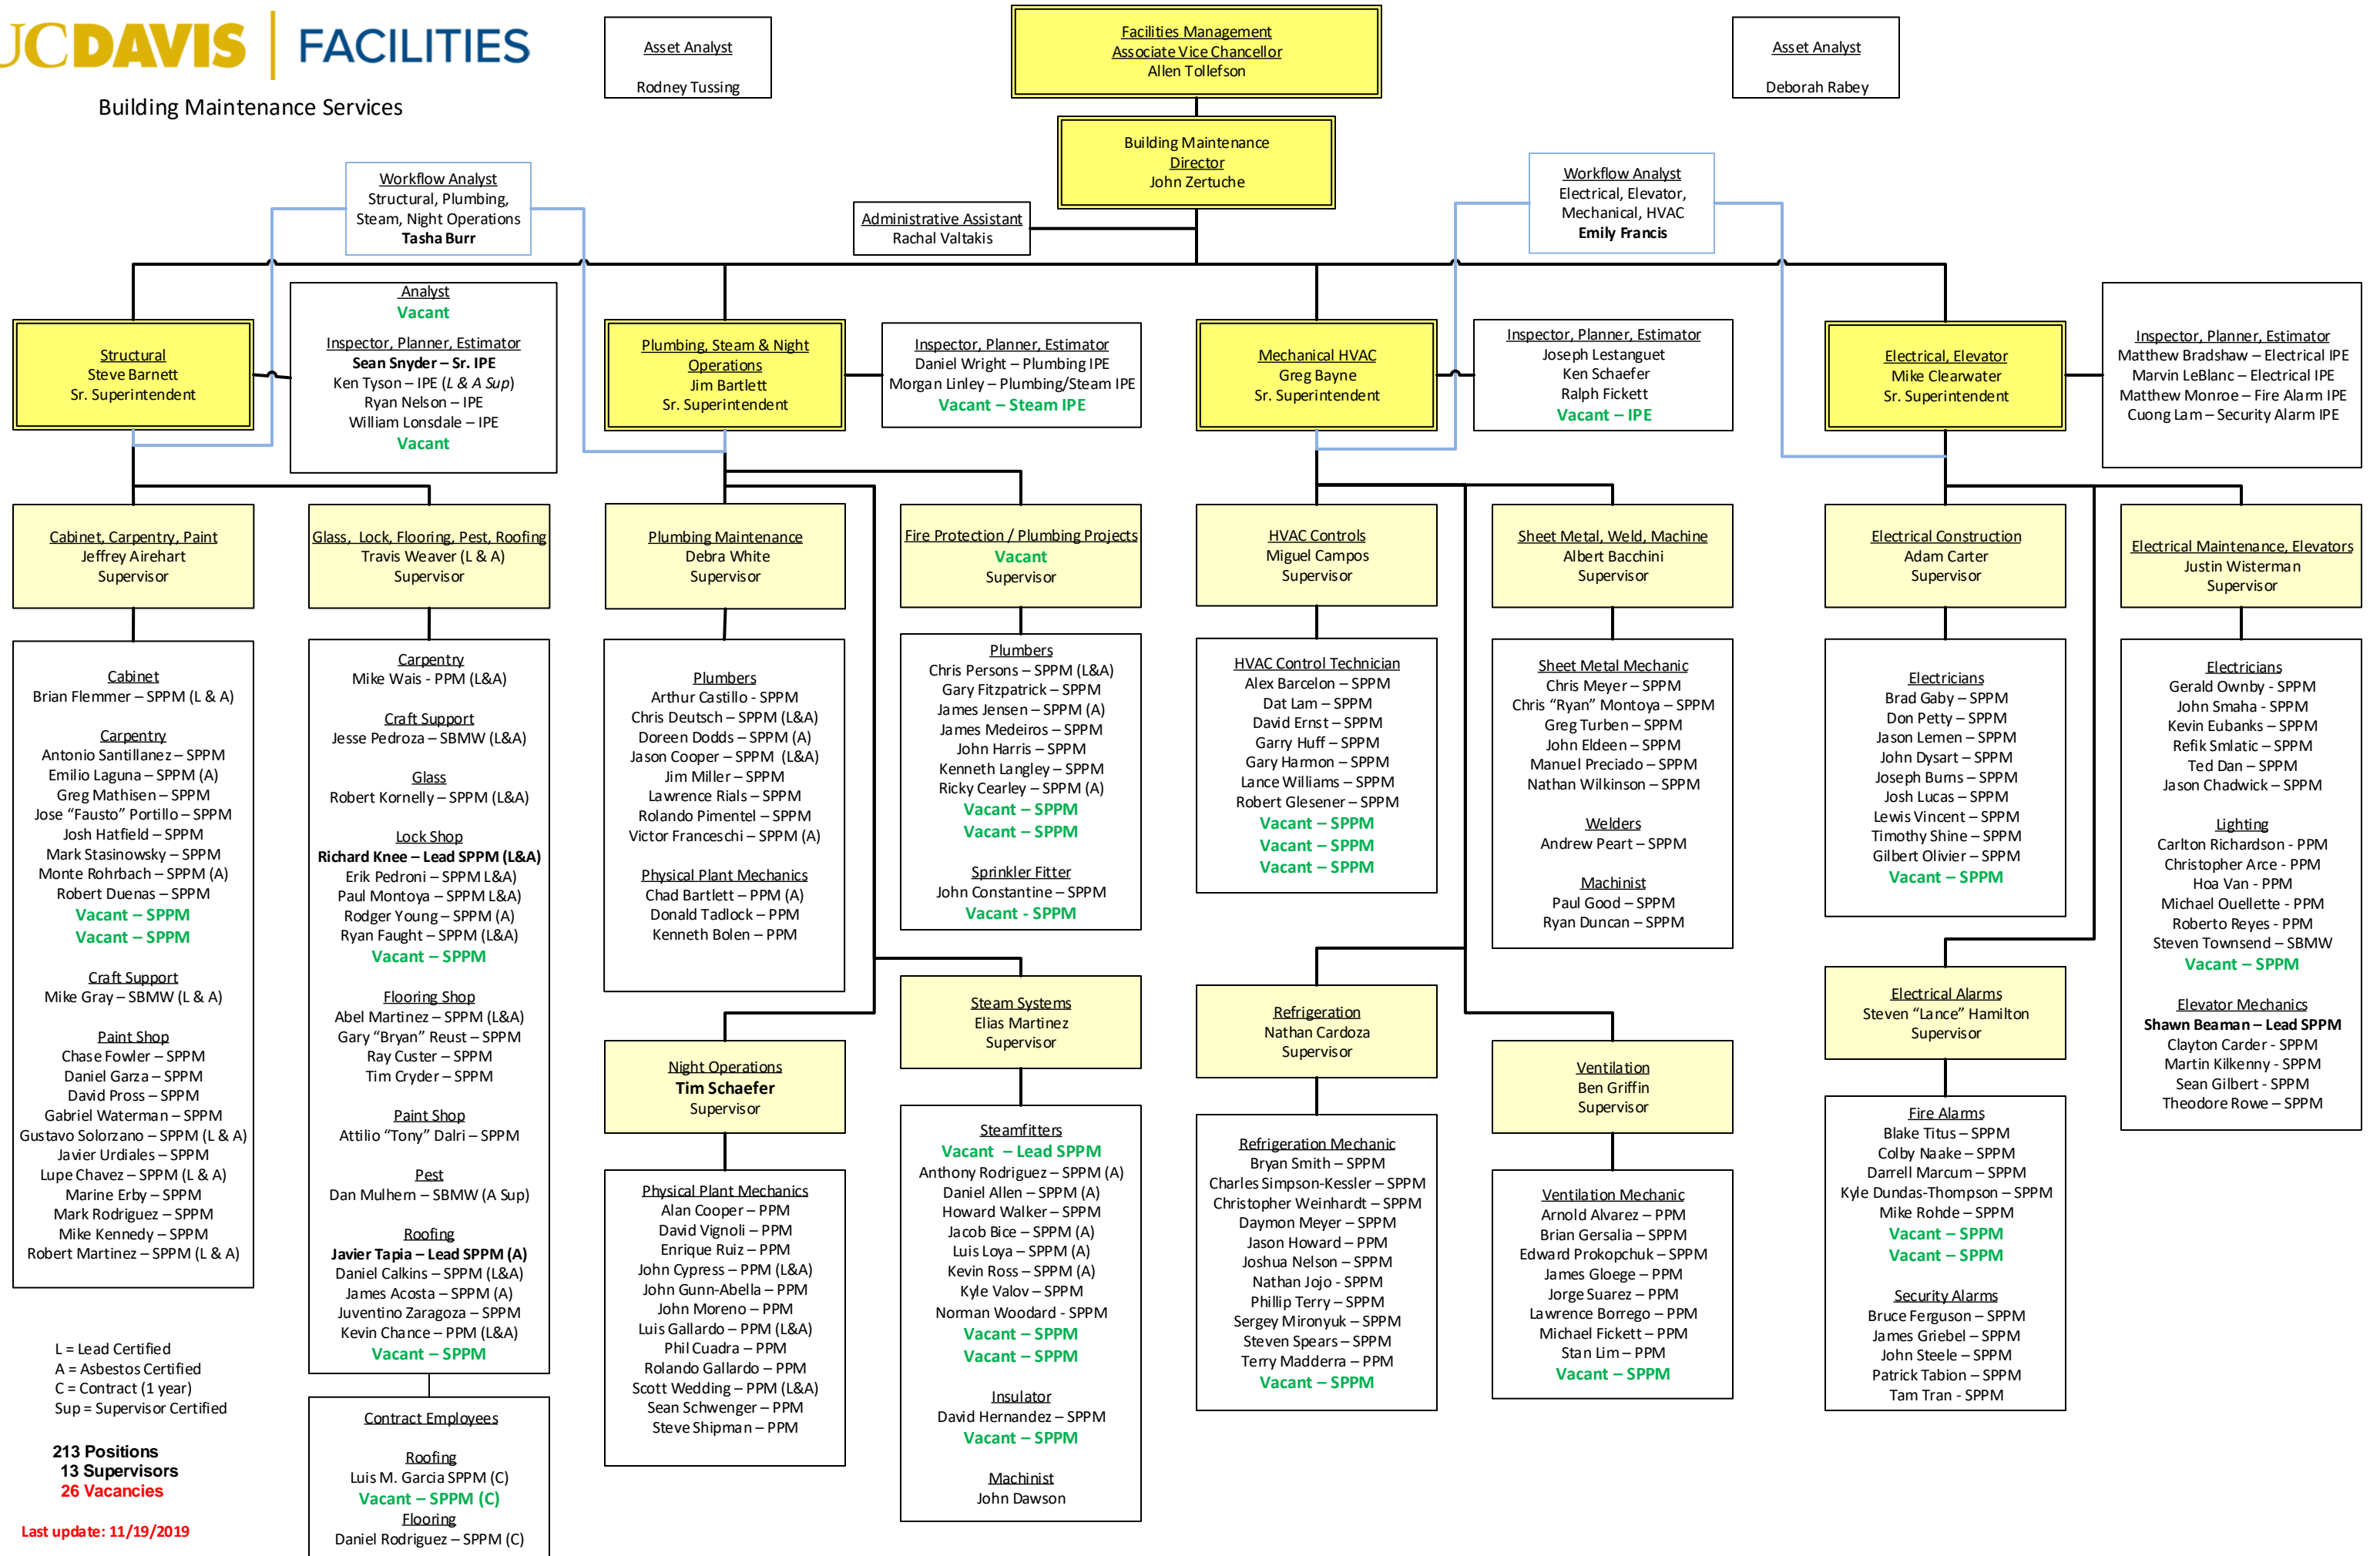

## Building Maintenance Services

L = Lead Certified  
 A = Asbestos Certified  
 C = Contract (1 year)  
 Sup = Supervisor Certified

**213 Positions**  
**13 Supervisors**  
**26 Vacancies**

Last update: 11/19/2019