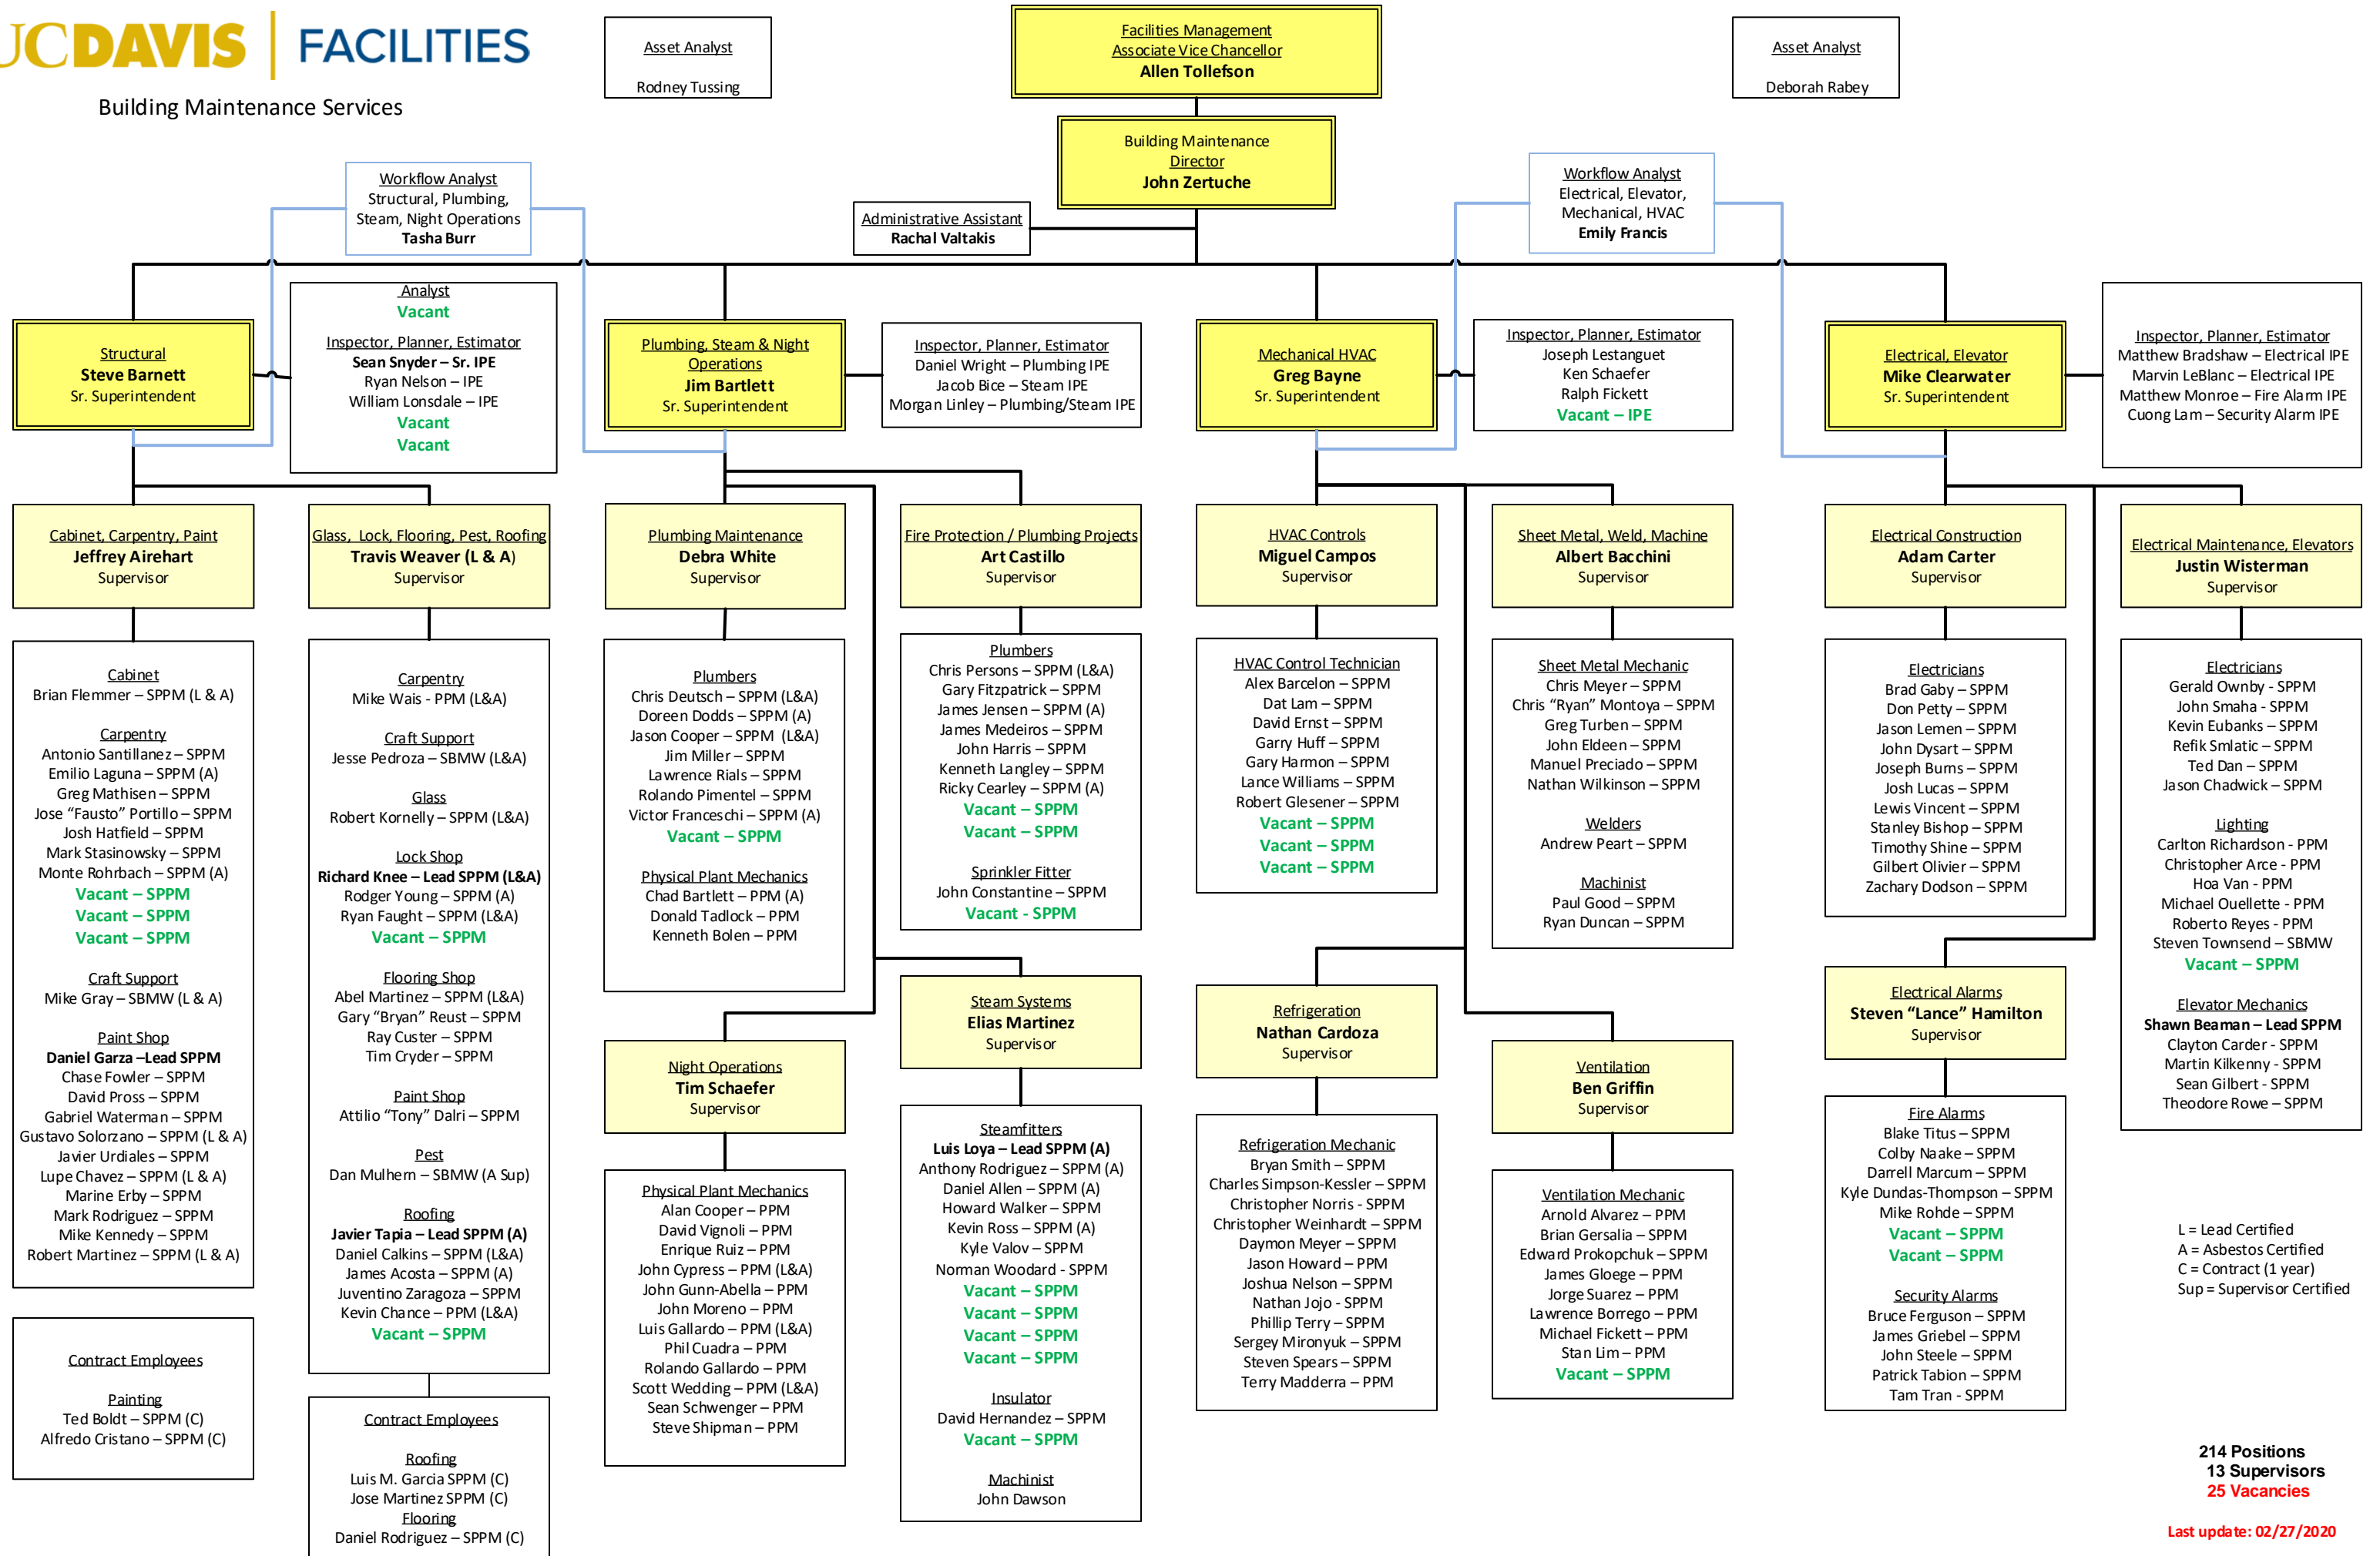

## Building Maintenance Services

L = Lead Certified  
A = Asbestos Certified  
C = Contract (1 year)  
Sup = Supervisor Certified

214 Positions  
13 Supervisors  
25 Vacancies

Last update: 02/27/2020